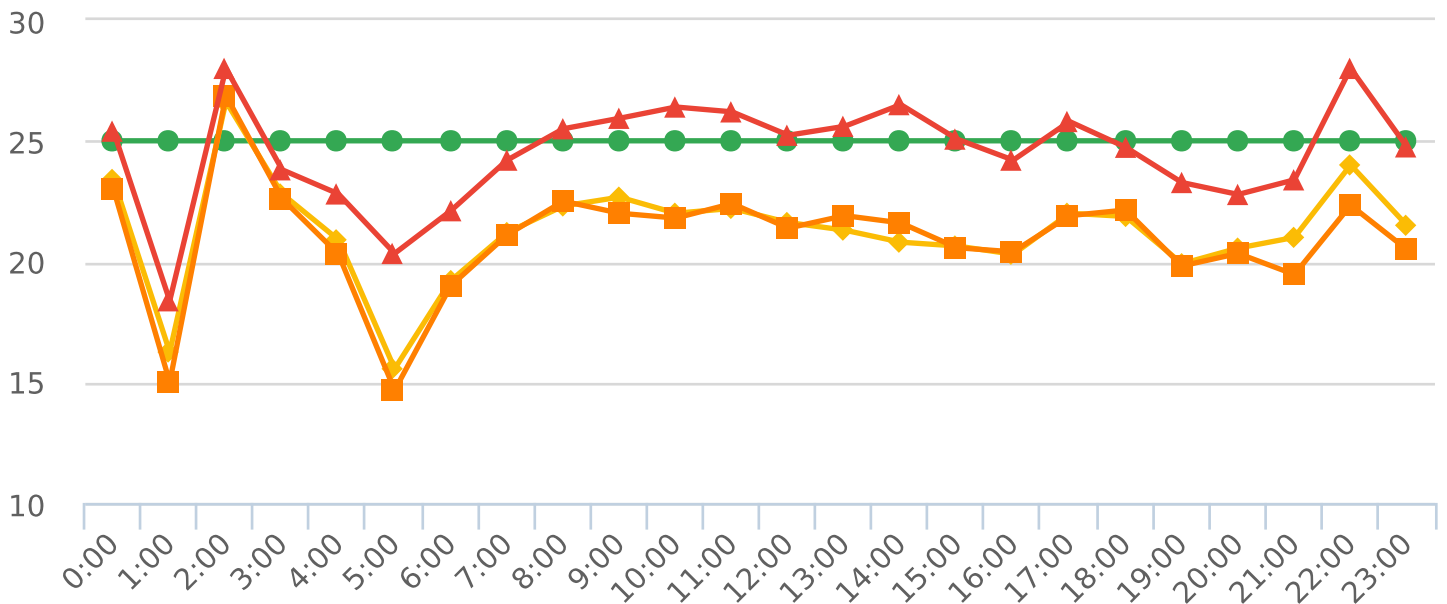

Generated by Lori Brooks from Evans City-Seven Fields Regional Police on Jun 10, 2020 at 4:27:49 PM

Time of Day: 0:00 to 23:59
 Dates: 9/22/2019 to 10/3/2019

Site: MAY LN EB, EB

Overall Summary

Total Days of Data: 11
 Speed Limit: 25
 Average Speed: 21.27
 50th Percentile Speed: 20.98
 85th Percentile Speed: 24.52
 Pace Speed Range: 17-27

Minimum Speed: 5
 Maximum Speed: 40
 Display Status: Speed Display
 Average Volume per Day: 319.7
 Total Volume: 3517

■ Violators
 ■ Inside Threshold
 ■ Compliant
 ■ Vehicles Slowed
 ■ Other

● Speed Limit
 ◆ Average Speed
 ■ 50% Speed
 ▲ 85% Speed