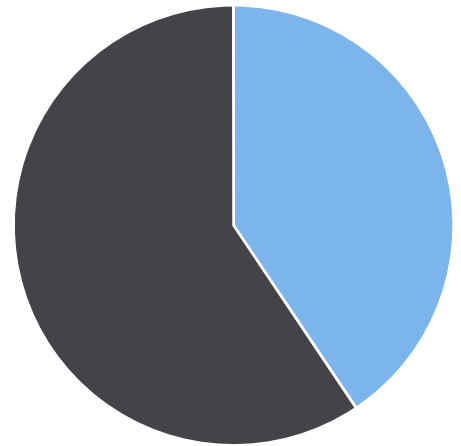

Generated by Lori Brooks from Evans City-Seven Fields Regional Police on Jun 10, 2020 at 4:27:49 PM

Time of Day: 0:00 to 23:59
 Dates: 9/22/2019 to 10/3/2019

Site: MAY LN EB, EB

Overall Summary

Total Days of Data: 11
 Speed Limit: 25
 Average Speed: 21.27
 50th Percentile Speed: 20.98
 85th Percentile Speed: 24.52
 Pace Speed Range: 17-27

Minimum Speed: 5
 Maximum Speed: 40
 Display Status: Speed Display
 Average Volume per Day: 319.7
 Total Volume: 3517

■ Violators
 ■ Inside Threshold
 ■ Compliant
 ■ Vehicles Slowed
 ■ Other

● Speed Limit
 ◆ Average Speed
 ■ 50% Speed
 ▲ 85% Speed