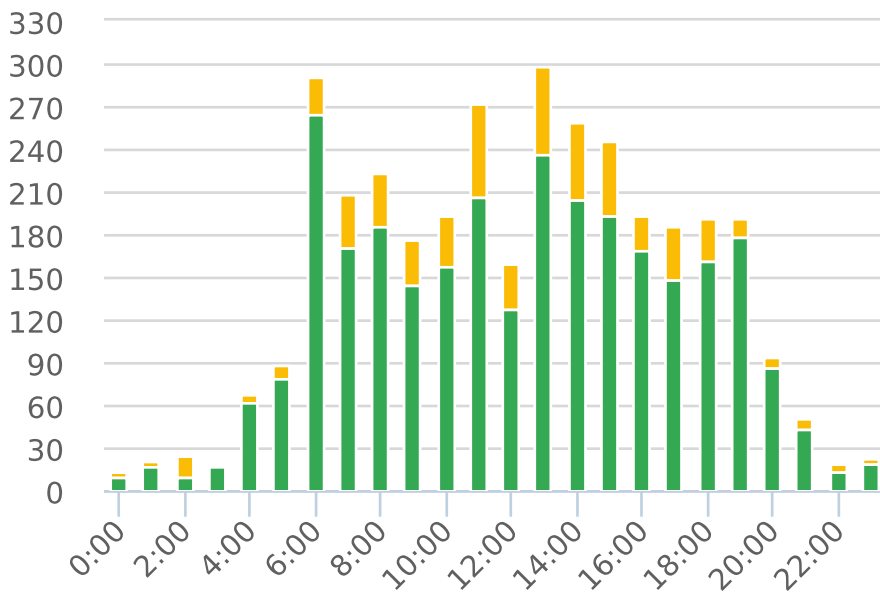

Generated by Lori Brooks from Evans City-Seven Fields Regional Police on Jun 10, 2020 at 4:27:49 PM

Time of Day: 0:00 to 23:59
 Dates: 9/22/2019 to 10/3/2019

Site: MAY LN EB, EB

Overall Summary

Total Days of Data: 11
 Speed Limit: 25
 Average Speed: 21.27
 50th Percentile Speed: 20.98
 85th Percentile Speed: 24.52
 Pace Speed Range: 17-27

Minimum Speed: 5
 Maximum Speed: 40
 Display Status: Speed Display
 Average Volume per Day: 319.7
 Total Volume: 3517

■ Violators
 ■ Inside Threshold
 ■ Compliant
 ■ Vehicles Slowed
 ■ Other

● Speed Limit
 ◆ Average Speed
 ■ 50% Speed
 ▲ 85% Speed