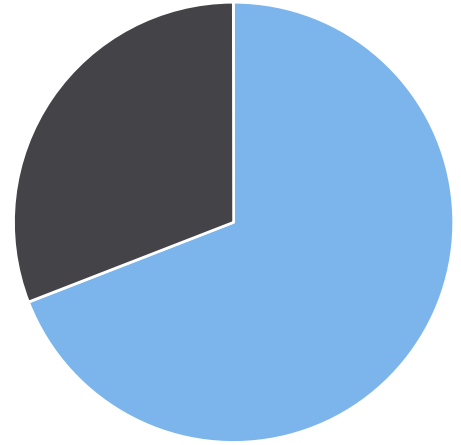

Generated by Lori Brooks from Evans City-Seven Fields Regional Police on Jun 12, 2020 at 11:57:27 AM

Time of Day: 0:00 to 23:59
 Dates: 8/8/2019 to 10/30/2019

Site: Northridge New, SB

Overall Summary

Total Days of Data: 25
 Speed Limit: 0,25
 Average Speed: 21.59
 50th Percentile Speed: 21.26
 85th Percentile Speed: 24.33
 Pace Speed Range: 18-28

Minimum Speed: 5
 Maximum Speed: 42
 Display Status: Speed Display
 Average Volume per Day: 296.9
 Total Volume: 7423

■ Violators
 ■ Inside Threshold
 ■ Compliant
 ■ Vehicles Slowed
 ■ Other

● Speed Limit
 ◆ Average Speed
 ■ 50% Speed
 ▲ 85% Speed