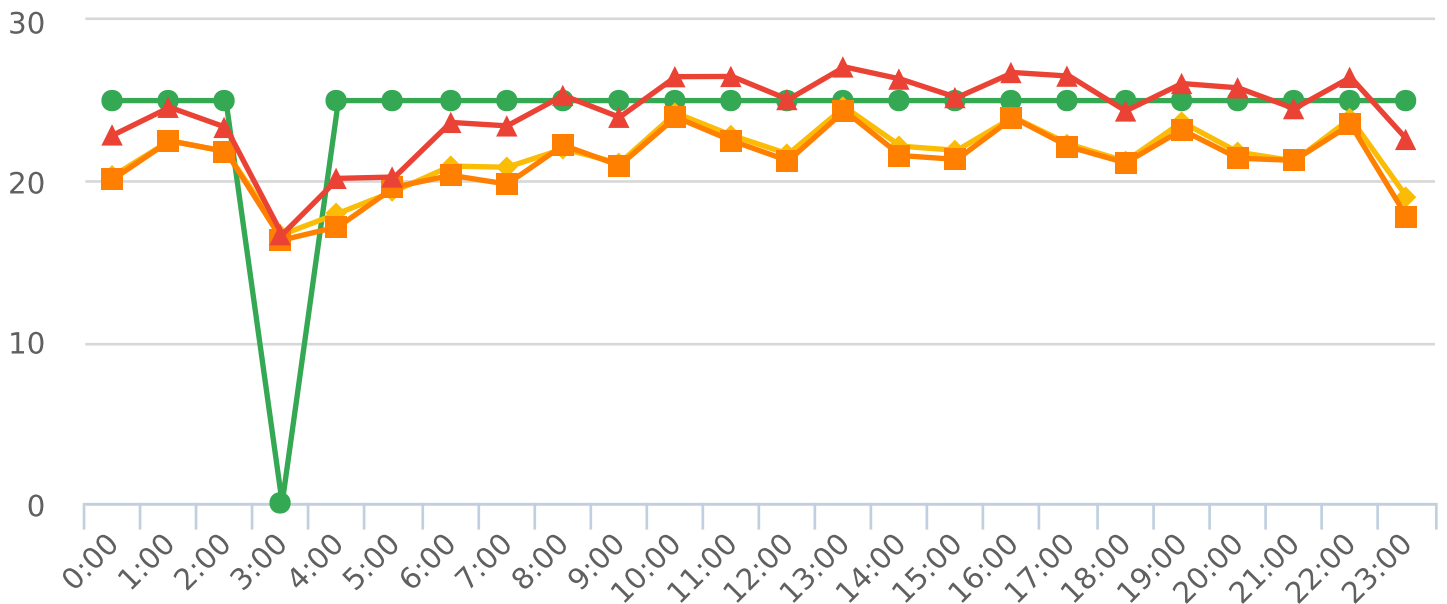

Generated by Lori Brooks from Evans City-Seven Fields Regional Police on Jun 12, 2020 at 11:57:27 AM

Time of Day: 0:00 to 23:59
 Dates: 8/8/2019 to 10/30/2019

Site: Northridge New, SB

Overall Summary

Total Days of Data: 25
 Speed Limit: 0,25
 Average Speed: 21.59
 50th Percentile Speed: 21.26
 85th Percentile Speed: 24.33
 Pace Speed Range: 18-28

Minimum Speed: 5
 Maximum Speed: 42
 Display Status: Speed Display
 Average Volume per Day: 296.9
 Total Volume: 7423

■ Violators
 ■ Inside Threshold
 ■ Compliant
 ■ Vehicles Slowed
 ■ Other

● Speed Limit
 ◆ Average Speed
 ■ 50% Speed
 ▲ 85% Speed