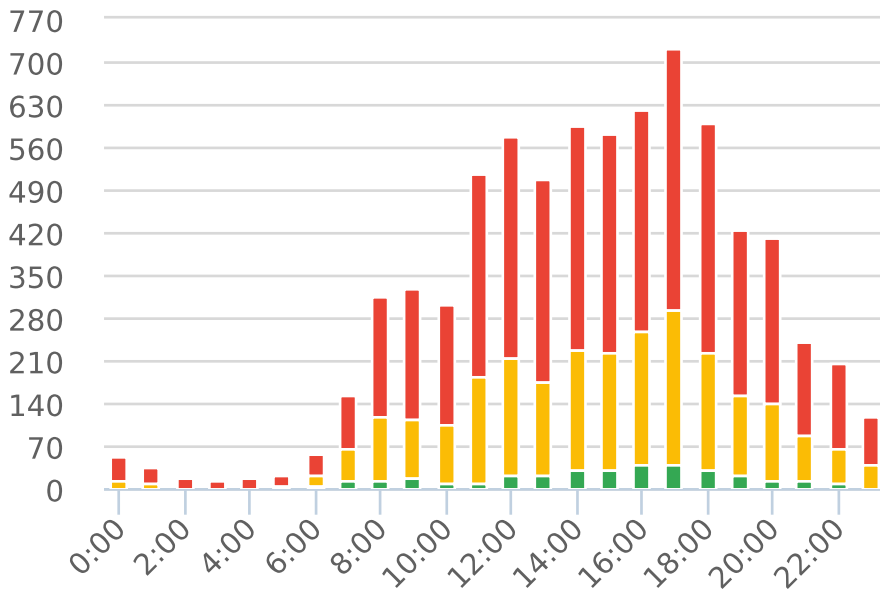

Generated by Lori Brooks from Evans City-Seven Fields Regional Police on Jun 12, 2020 at 11:57:27 AM

Time of Day: 0:00 to 23:59
 Dates: 8/8/2019 to 10/30/2019

Site: Northridge New, SB

Overall Summary

Total Days of Data: 25
 Speed Limit: 0,25
 Average Speed: 21.59
 50th Percentile Speed: 21.26
 85th Percentile Speed: 24.33
 Pace Speed Range: 18-28

Minimum Speed: 5
 Maximum Speed: 42
 Display Status: Speed Display
 Average Volume per Day: 296.9
 Total Volume: 7423

■ Violators
 ■ Inside Threshold
 ■ Compliant
 ■ Vehicles Slowed
 ■ Other

● Speed Limit
 ◆ Average Speed
 ■ 50% Speed
 ▲ 85% Speed