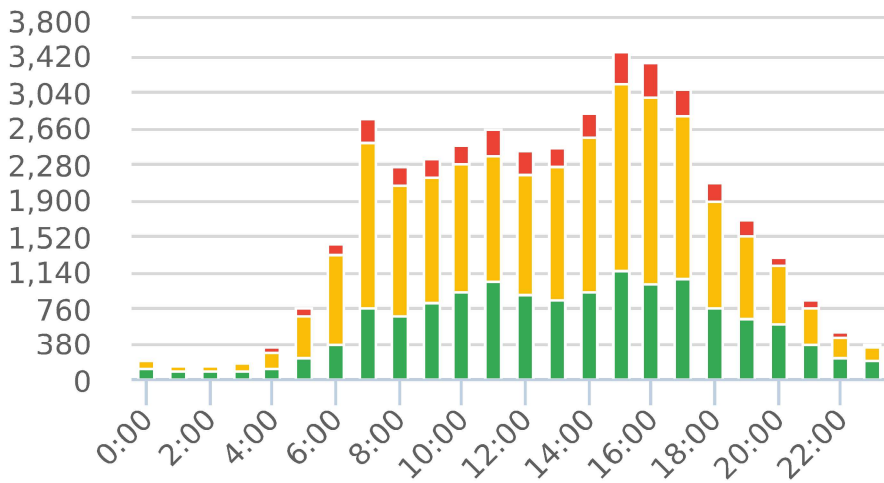

Extended Speed Summary

S. Washington @ Van Buren

Start: 2021-08-21

End: 2021-09-20

Times: 0:00-23:59

Violation Threshold: Speed Limit + 10

Speed Range: 1 to 150

Overall Summary

Total Days of Data: 12

Speed Limit: 25

Average Speed: 26.1

50th Percentile Speed: 28.09

85th Percentile Speed: 33.72

Pace Speed Range: 25-35

Minimum Speed: 5

Maximum Speed: 66

Display Mode: Speed Display

Average Volume per Day: 3340.6

Total Volume: 40087

■ **Violators**
 ■ **Inside Threshold**
 ■ **Compliant**
 ■ **Vehicles Slowed**
 ■ **Other**

● **Speed Limit**
 ◆ **Average Speed**
 ■ **50% Speed**
 ▲ **85% Speed**