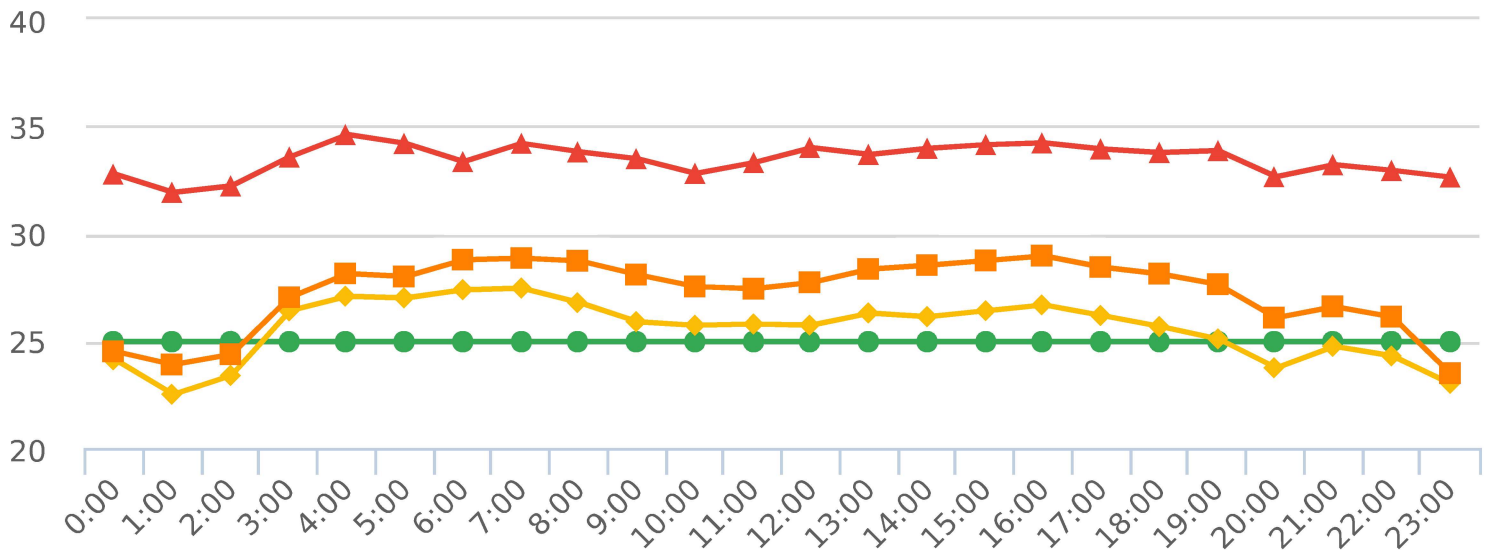

Extended Speed Summary

S. Washington @ Van Buren

Start: 2021-08-21

End: 2021-09-20

Times: 0:00-23:59

Violation Threshold: Speed Limit + 10

Speed Range: 1 to 150

Overall Summary

Total Days of Data: 12

Speed Limit: 25

Average Speed: 26.1

50th Percentile Speed: 28.09

85th Percentile Speed: 33.72

Pace Speed Range: 25-35

Minimum Speed: 5

Maximum Speed: 66

Display Mode: Speed Display

Average Volume per Day: 3340.6

Total Volume: 40087

■ **Violators**
 ■ **Inside Threshold**
 ■ **Compliant**
 ■ **Vehicles Slowed**
 ■ **Other**

● **Speed Limit**
 ◆ **Average Speed**
 ■ **50% Speed**
 ▲ **85% Speed**