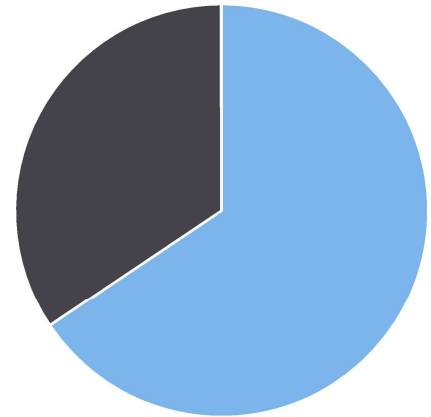

Display Mode: Speed Display

Average Volume per Day: 3340.6

Total Volume: 40087

■ **Violators**
 ■ **Inside Threshold**
 ■ **Compliant**
 ■ **Vehicles Slowed**
 ■ **Other**

● **Speed Limit**
 ◆ **Average Speed**
 ■ **50% Speed**
 ▲ **85% Speed**