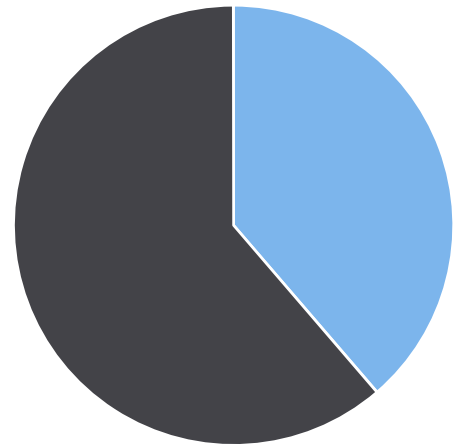

Generated by Lori Brooks from Evans City-Seven Fields Regional Police on Jun 12, 2020 at 11:41:24 AM

Time of Day: 0:00 to 23:59
 Dates: 1/4/2020 to 5/12/2020

Site: School Zone , WB

Overall Summary

Total Days of Data: 12
 Speed Limit: 35
 Average Speed: 29.64
 50th Percentile Speed: 29.77
 85th Percentile Speed: 33.94
 Pace Speed Range: 24-34

Minimum Speed: 1
 Maximum Speed: 62
 Display Status: Weekly Schedule
 Average Volume per Day: 6582.4
 Total Volume: 78989

■ Violators
 ■ Inside Threshold
 ■ Compliant
 ■ Vehicles Slowed
 ■ Other

● Speed Limit
 ◆ Average Speed
 ■ 50% Speed
 ▲ 85% Speed