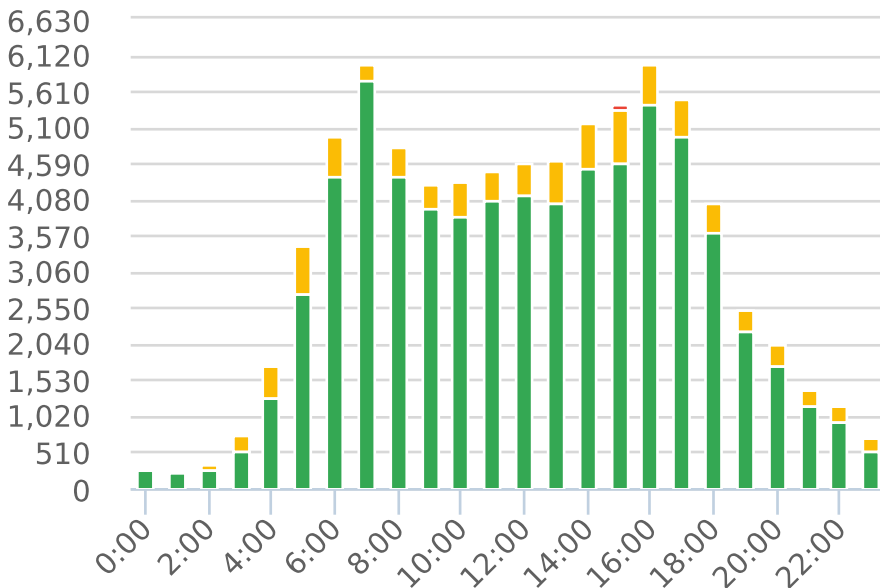

Generated by Lori Brooks from Evans City-Seven Fields Regional Police on Jun 12, 2020 at 11:41:24 AM

Time of Day: 0:00 to 23:59
 Dates: 1/4/2020 to 5/12/2020

Site: School Zone , WB

Overall Summary

Total Days of Data: 12
 Speed Limit: 35
 Average Speed: 29.64
 50th Percentile Speed: 29.77
 85th Percentile Speed: 33.94
 Pace Speed Range: 24-34

Minimum Speed: 1
 Maximum Speed: 62
 Display Status: Weekly Schedule
 Average Volume per Day: 6582.4
 Total Volume: 78989

■ Violators
 ■ Inside Threshold
 ■ Compliant
 ■ Vehicles Slowed
 ■ Other

● Speed Limit
 ◆ Average Speed
 ■ 50% Speed
 ▲ 85% Speed