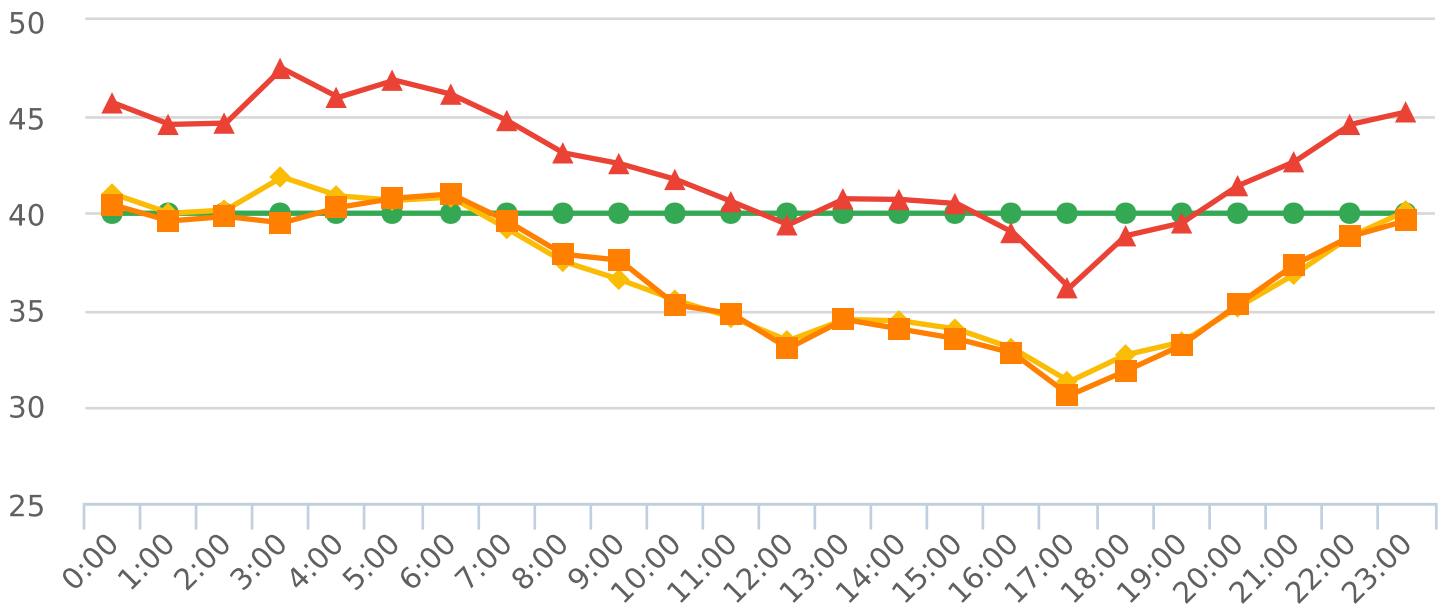

Generated by Lori Brooks from Evans City-Seven Fields Regional Police on Jun 12, 2020 at 11:55:39 AM

Time of Day: 0:00 to 23:59
 Dates: 10/4/2019 to 10/15/2019

Site: SR- 228 E , EB

Overall Summary

Total Days of Data: 7	Minimum Speed: 25
Speed Limit: 0,40	Maximum Speed: 72
Average Speed: 36.93	Display Status: Speed Display
50th Percentile Speed: 36.7	Average Volume per Day: 4001.9
85th Percentile Speed: 42.63	Total Volume: 28013
Pace Speed Range: 32-42	

■ Violators
 ■ Inside Threshold
 ■ Compliant
 ■ Vehicles Slowed
 ■ Other

● Speed Limit
 ◆ Average Speed
 ■ 50% Speed
 ▲ 85% Speed