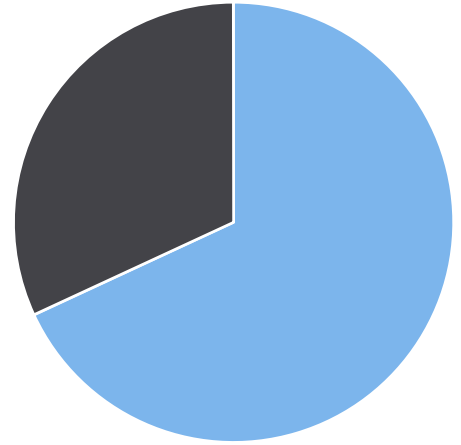

Generated by Lori Brooks from Evans City-Seven Fields Regional Police on Jun 12, 2020 at 11:55:39 AM

Time of Day: 0:00 to 23:59
 Dates: 10/4/2019 to 10/15/2019

Site: SR- 228 E , EB

Overall Summary

Total Days of Data: 7	Minimum Speed: 25
Speed Limit: 0,40	Maximum Speed: 72
Average Speed: 36.93	Display Status: Speed Display
50th Percentile Speed: 36.7	Average Volume per Day: 4001.9
85th Percentile Speed: 42.63	Total Volume: 28013
Pace Speed Range: 32-42	