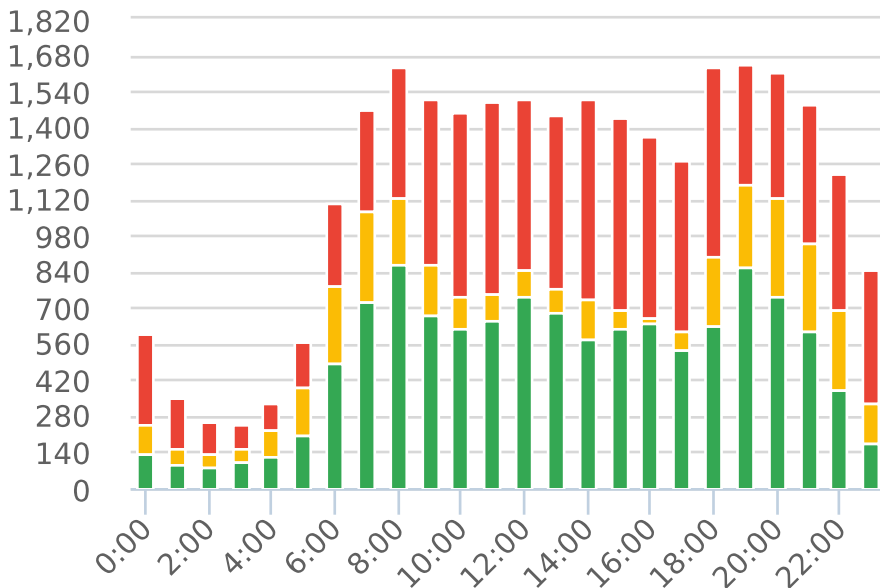

Generated by Lori Brooks from Evans City-Seven Fields Regional Police on Jun 12, 2020 at 11:55:39 AM

Time of Day: 0:00 to 23:59
 Dates: 10/4/2019 to 10/15/2019

Site: SR- 228 E , EB

Overall Summary

Total Days of Data: 7	Minimum Speed: 25
Speed Limit: 0,40	Maximum Speed: 72
Average Speed: 36.93	Display Status: Speed Display
50th Percentile Speed: 36.7	Average Volume per Day: 4001.9
85th Percentile Speed: 42.63	Total Volume: 28013
Pace Speed Range: 32-42	

■ Violators
 ■ Inside Threshold
 ■ Compliant
 ■ Vehicles Slowed
 ■ Other

● Speed Limit
 ◆ Average Speed
 ■ 50% Speed
 ▲ 85% Speed