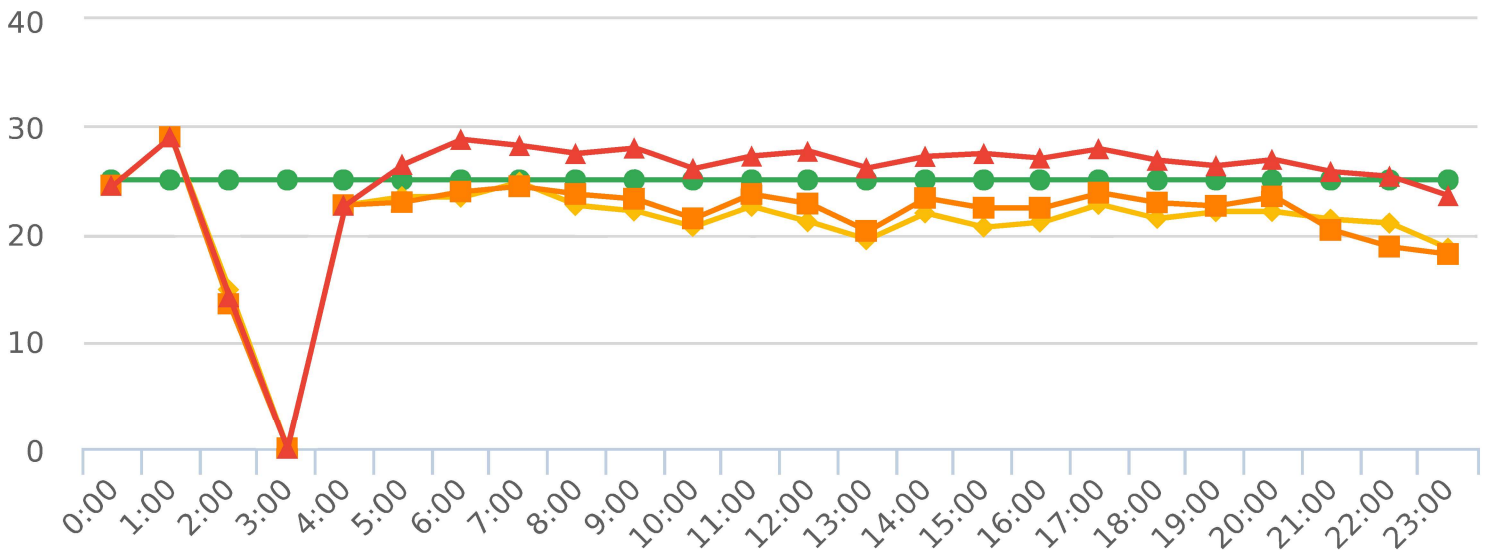

Start: 2021-10-31
 End: 2021-11-30
 Times: 0:00-23:59

Violation Threshold: Speed Limit + 10
 Speed Range: 1 to 150

Overall Summary

Total Days of Data: 14
 Speed Limit: 25
 Average Speed: 21.88
 50th Percentile Speed: 22.88
 85th Percentile Speed: 27.23
 Pace Speed Range: 19-29

Minimum Speed: 5
 Maximum Speed: 48
 Display Mode: Speed Display
 Average Volume per Day: 351.4
 Total Volume: 4919

■ Violators
 ■ Inside Threshold
 ■ Compliant
 ■ Vehicles Slowed
 ■ Other

● Speed Limit
 ◆ Average Speed
 ■ 50% Speed
 ▲ 85% Speed