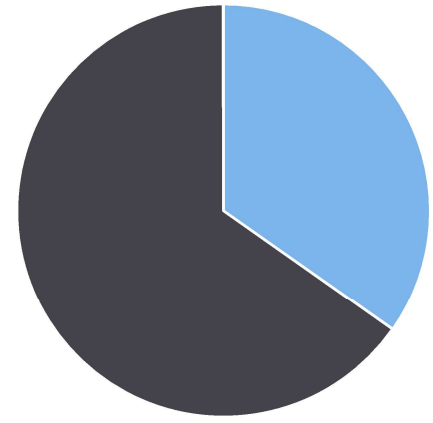

Start: 2021-10-31
 End: 2021-11-30
 Times: 0:00-23:59

Violation Threshold: Speed Limit + 10
 Speed Range: 1 to 150

Overall Summary

Total Days of Data: 14
 Speed Limit: 25
 Average Speed: 21.88
 50th Percentile Speed: 22.88
 85th Percentile Speed: 27.23
 Pace Speed Range: 19-29

Minimum Speed: 5
 Maximum Speed: 48
 Display Mode: Speed Display
 Average Volume per Day: 351.4
 Total Volume: 4919

■ Violators
 ■ Inside Threshold
 ■ Compliant
 ■ Vehicles Slowed
 ■ Other

● Speed Limit
 ◆ Average Speed
 ■ 50% Speed
 ▲ 85% Speed