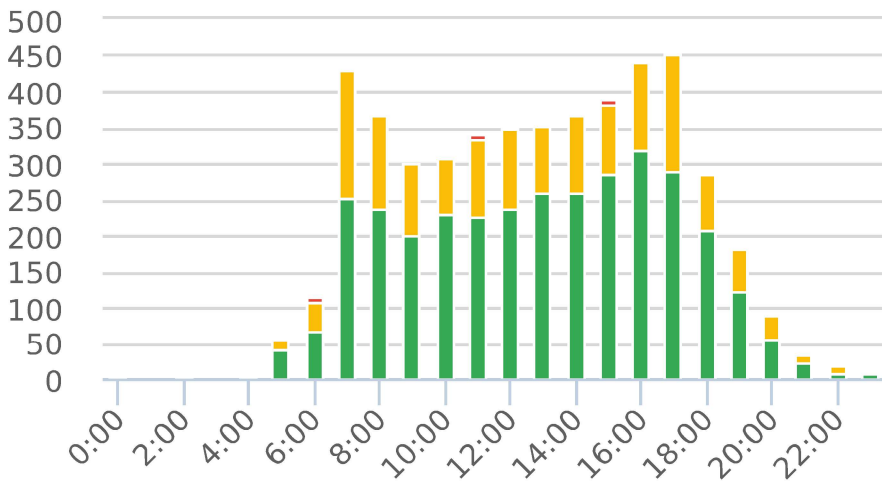

Start: 2021-10-31
 End: 2021-11-30
 Times: 0:00-23:59

Violation Threshold: Speed Limit + 10
 Speed Range: 1 to 150

Overall Summary

Total Days of Data: 14
 Speed Limit: 25
 Average Speed: 21.88
 50th Percentile Speed: 22.88
 85th Percentile Speed: 27.23
 Pace Speed Range: 19-29

Minimum Speed: 5
 Maximum Speed: 48
 Display Mode: Speed Display
 Average Volume per Day: 351.4
 Total Volume: 4919

■ Violators
 ■ Inside Threshold
 ■ Compliant
 ■ Vehicles Slowed
 ■ Other

● Speed Limit
 ◆ Average Speed
 ■ 50% Speed
 ▲ 85% Speed