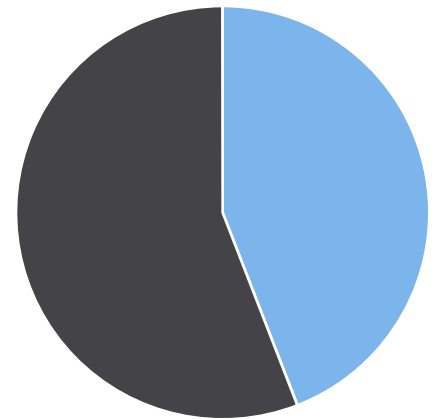

Start: 2021-03-08
 End: 2021-03-15
 Times: 0:00-23:59

Violation Threshold: Speed Limit + 10
 Speed Range: 1 to 100

Overall Summary

Total Days of Data: 7
 Speed Limit: 25
 Average Speed: 22.4
 50th Percentile Speed: 23.61
 85th Percentile Speed: 27.7
 Pace Speed Range: 20-30

Minimum Speed: 5
 Maximum Speed: 47
 Display Mode: Speed Display
 Average Volume per Day: 209.0
 Total Volume: 1463

■ Violators
 ■ Inside Threshold
 ■ Compliant
 ■ Vehicles Slowed
 ■ Other

● Speed Limit
 ◆ Average Speed
 ■ 50% Speed
 ▲ 85% Speed