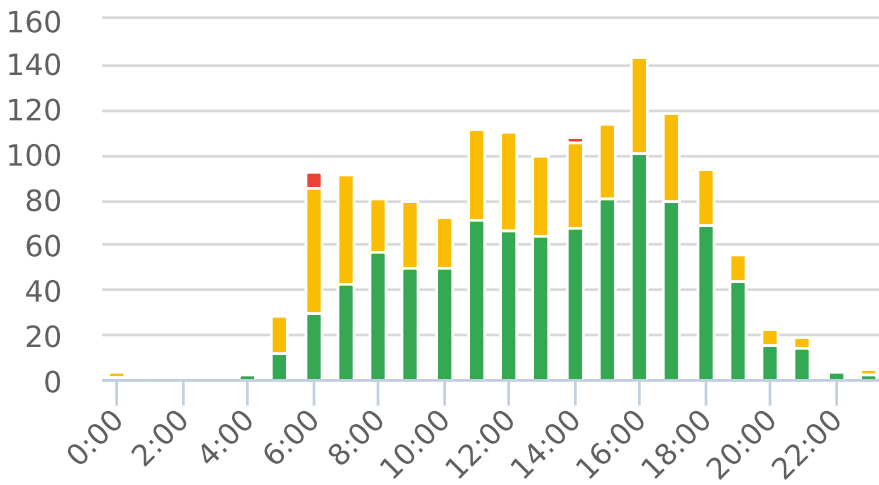

Start: 2021-03-08
 End: 2021-03-15
 Times: 0:00-23:59

Violation Threshold: Speed Limit + 10
 Speed Range: 1 to 100

Overall Summary

Total Days of Data: 7
 Speed Limit: 25
 Average Speed: 22.4
 50th Percentile Speed: 23.61
 85th Percentile Speed: 27.7
 Pace Speed Range: 20-30

Minimum Speed: 5
 Maximum Speed: 47
 Display Mode: Speed Display
 Average Volume per Day: 209.0
 Total Volume: 1463

■ Violators
 ■ Inside Threshold
 ■ Compliant
 ■ Vehicles Slowed
 ■ Other

● Speed Limit
 ◆ Average Speed
 ■ 50% Speed
 ▲ 85% Speed