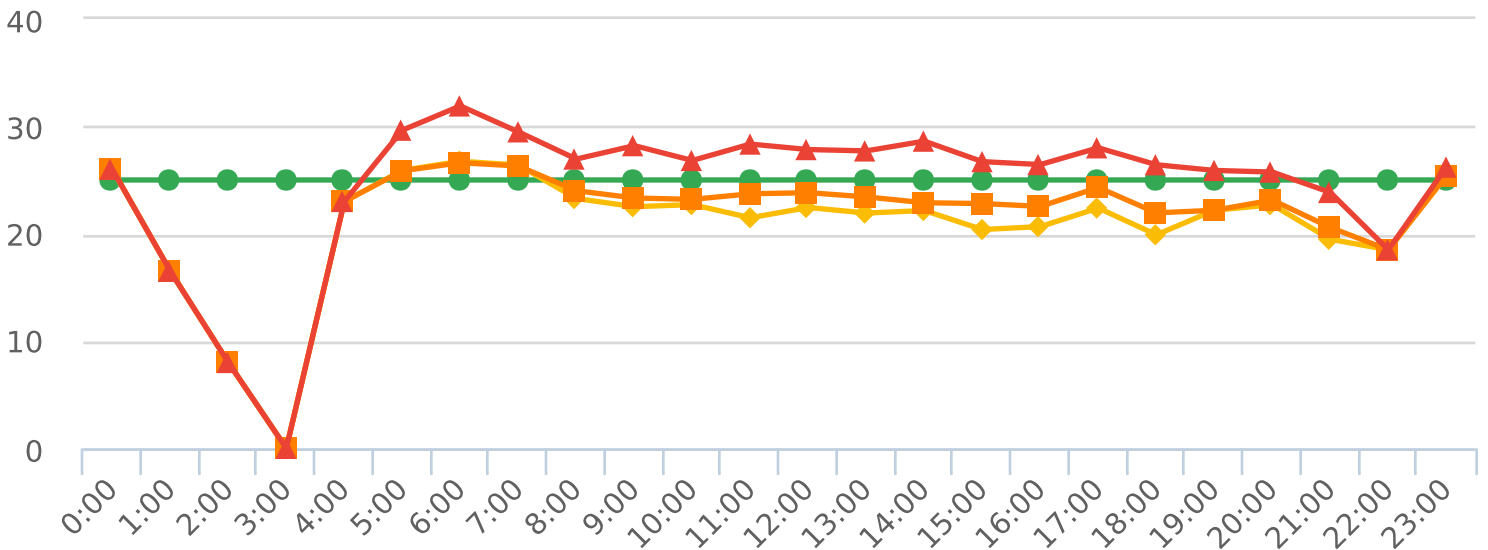

Start: 2021-03-08
 End: 2021-03-15
 Times: 0:00-23:59

Violation Threshold: Speed Limit + 10
 Speed Range: 1 to 100

Overall Summary

Total Days of Data: 7
 Speed Limit: 25
 Average Speed: 22.4
 50th Percentile Speed: 23.61
 85th Percentile Speed: 27.7
 Pace Speed Range: 20-30

Minimum Speed: 5
 Maximum Speed: 47
 Display Mode: Speed Display
 Average Volume per Day: 209.0
 Total Volume: 1463

■ Violators
 ■ Inside Threshold
 ■ Compliant
 ■ Vehicles Slowed
 ■ Other

● Speed Limit
 ◆ Average Speed
 ■ 50% Speed
 ▲ 85% Speed