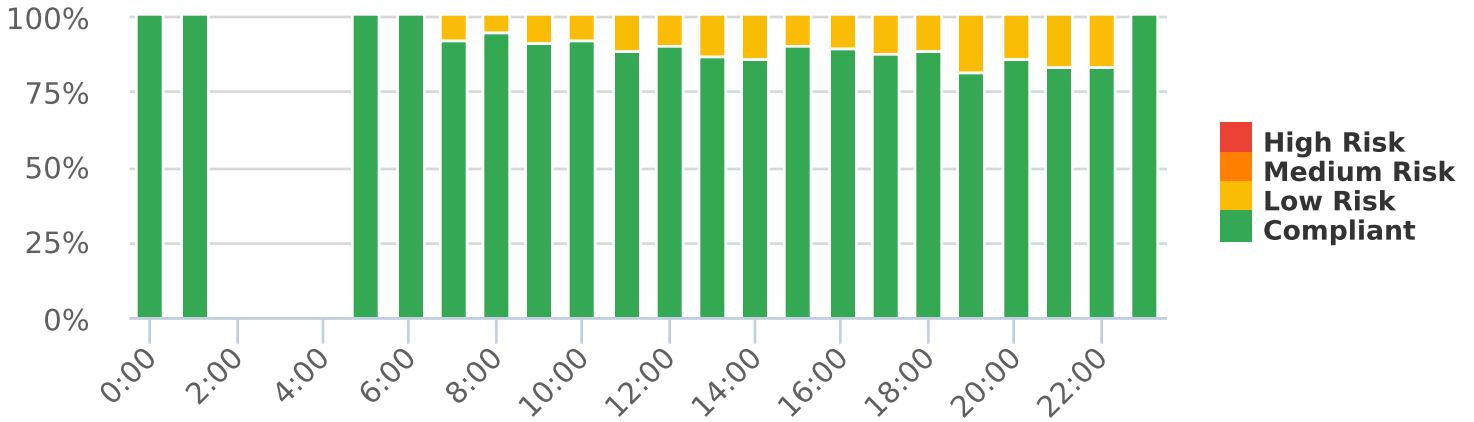

Start: 2021-06-08

End: 2021-06-27

Times: 0:00-23:59

Medium Risk Threshold: Speed Limit + 10

High Risk Threshold: Speed Limit + 20

Speed Range: 1 to 100

Time View: By Hour (Avg Volumes)

Compliance % by Hour (Avg)