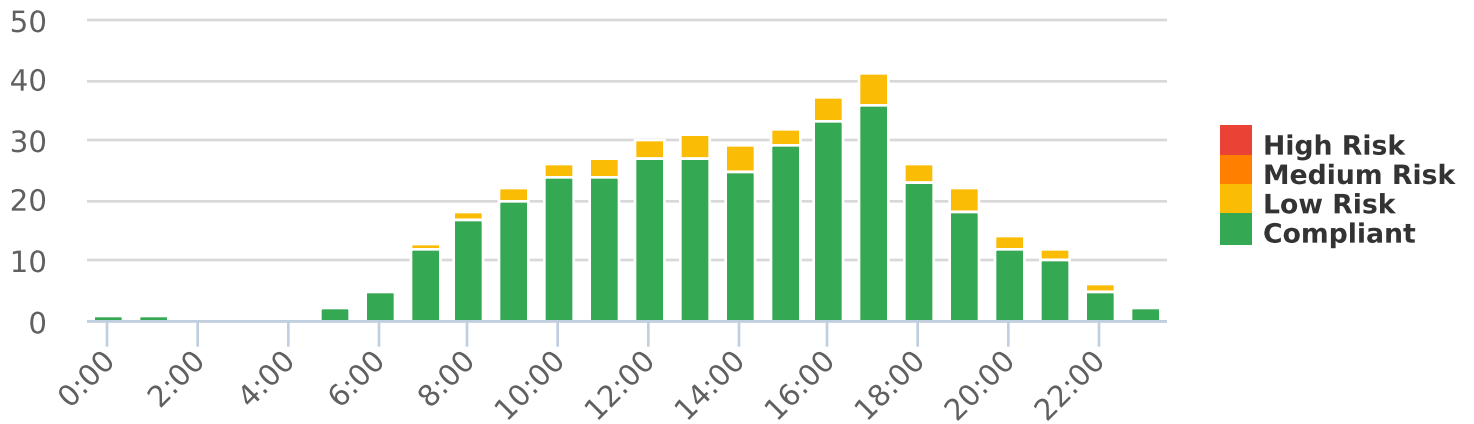

Start: 2021-06-08

End: 2021-06-27

Times: 0:00-23:59

Medium Risk Threshold: Speed Limit + 10

High Risk Threshold: Speed Limit + 20

Speed Range: 1 to 100

Time View: By Hour (Avg Volumes)

Compliance % by Hour (Avg)

Compliance by Hour (Avg)

Speeds