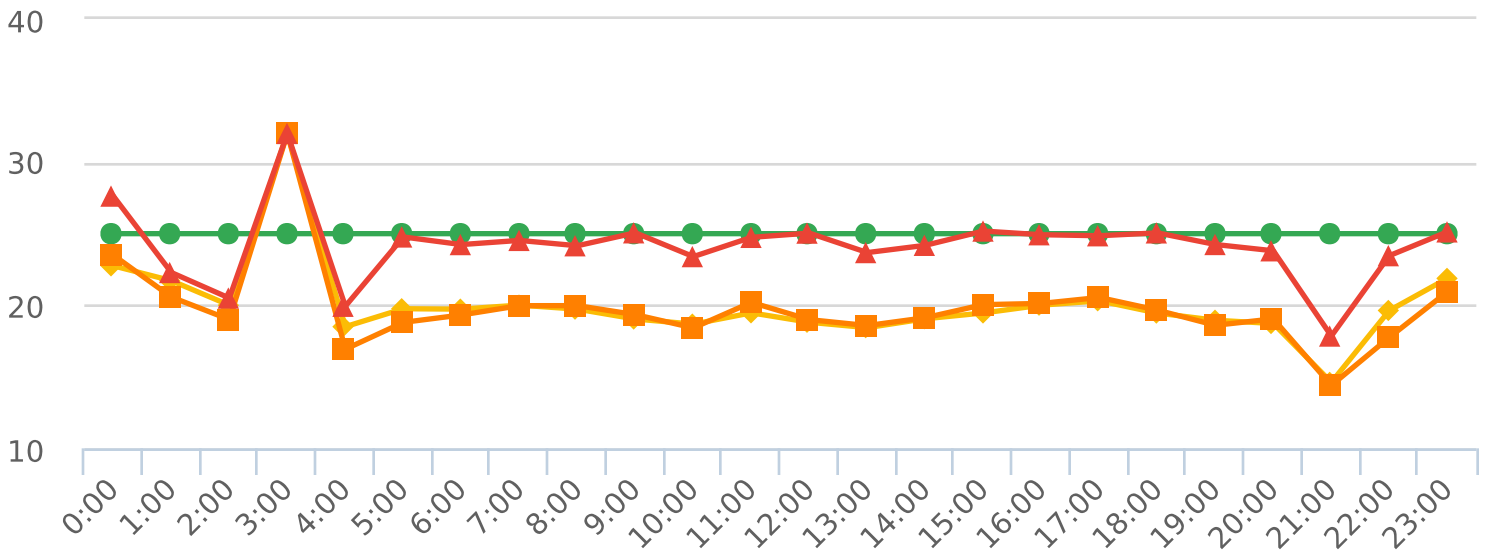

Start: 2021-07-12
 End: 2021-07-26
 Times: 0:00-23:59

Violation Threshold: Speed Limit + 10
 Speed Range: 1 to 100

Overall Summary

Total Days of Data: 15
 Speed Limit: 25
 Average Speed: 19.27
 50th Percentile Speed: 19.41
 85th Percentile Speed: 24.37
 Pace Speed Range: 15-25

Minimum Speed: 5
 Maximum Speed: 53
 Display Mode: Speed Display
 Average Volume per Day: 331.9
 Total Volume: 4979

■ Violators
 ■ Inside Threshold
 ■ Compliant
 ■ Vehicles Slowed
 ■ Other

● Speed Limit
 ◆ Average Speed
 ■ 50% Speed
 ▲ 85% Speed