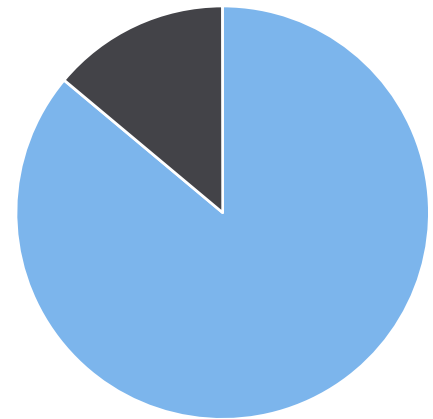

Start: 2021-07-12
 End: 2021-07-26
 Times: 0:00-23:59

Violation Threshold: Speed Limit + 10
 Speed Range: 1 to 100

Overall Summary

Total Days of Data: 15
 Speed Limit: 25
 Average Speed: 19.27
 50th Percentile Speed: 19.41
 85th Percentile Speed: 24.37
 Pace Speed Range: 15-25

Minimum Speed: 5
 Maximum Speed: 53
 Display Mode: Speed Display
 Average Volume per Day: 331.9
 Total Volume: 4979

■ Violators
 ■ Inside Threshold
 ■ Compliant
 ■ Vehicles Slowed
 ■ Other

● Speed Limit
 ◆ Average Speed
 ■ 50% Speed
 ▲ 85% Speed