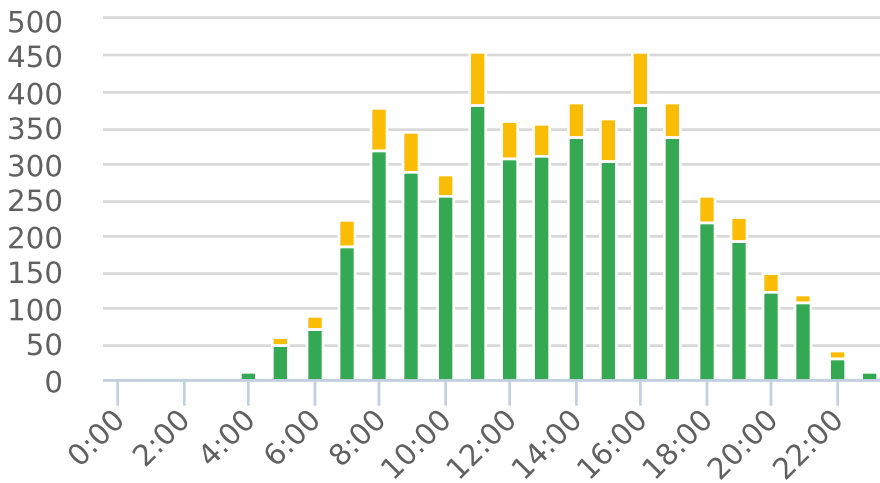

Start: 2021-07-12
 End: 2021-07-26
 Times: 0:00-23:59

Violation Threshold: Speed Limit + 10
 Speed Range: 1 to 100

Overall Summary

Total Days of Data: 15
 Speed Limit: 25
 Average Speed: 19.27
 50th Percentile Speed: 19.41
 85th Percentile Speed: 24.37
 Pace Speed Range: 15-25

Minimum Speed: 5
 Maximum Speed: 53
 Display Mode: Speed Display
 Average Volume per Day: 331.9
 Total Volume: 4979

■ Violators
 ■ Inside Threshold
 ■ Compliant
 ■ Vehicles Slowed
 ■ Other

● Speed Limit
 ◆ Average Speed
 ■ 50% Speed
 ▲ 85% Speed