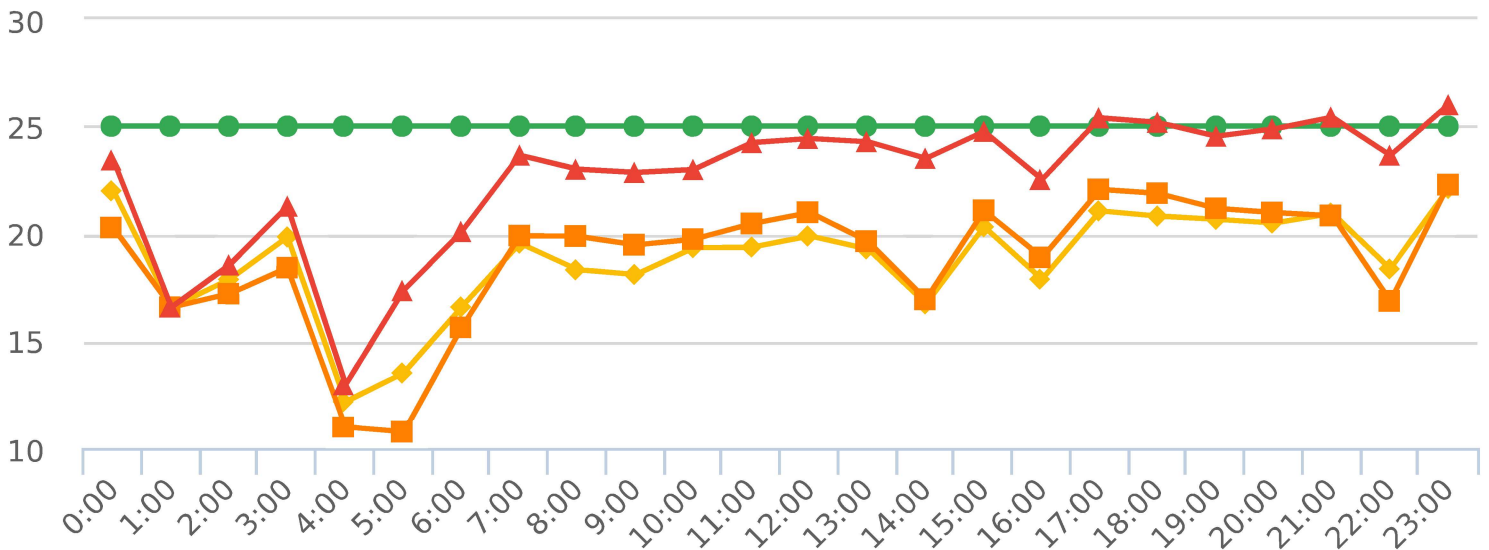

Start: 2021-08-05

End: 2021-09-20

Times: 0:00-23:59

Violation Threshold: Speed Limit + 10

Speed Range: 1 to 150

Overall Summary

Total Days of Data: 12

Speed Limit: 25

Average Speed: 19.37

50th Percentile Speed: 20.07

85th Percentile Speed: 23.94

Pace Speed Range: 16-26

Minimum Speed: 5

Maximum Speed: 89

Display Mode: Speed Display

Average Volume per Day: 381.4

Total Volume: 4577

■ Violators
 ■ Inside Threshold
 ■ Compliant
 ■ Vehicles Slowed
 ■ Other

● Speed Limit
 ◆ Average Speed
 ■ 50% Speed
 ▲ 85% Speed