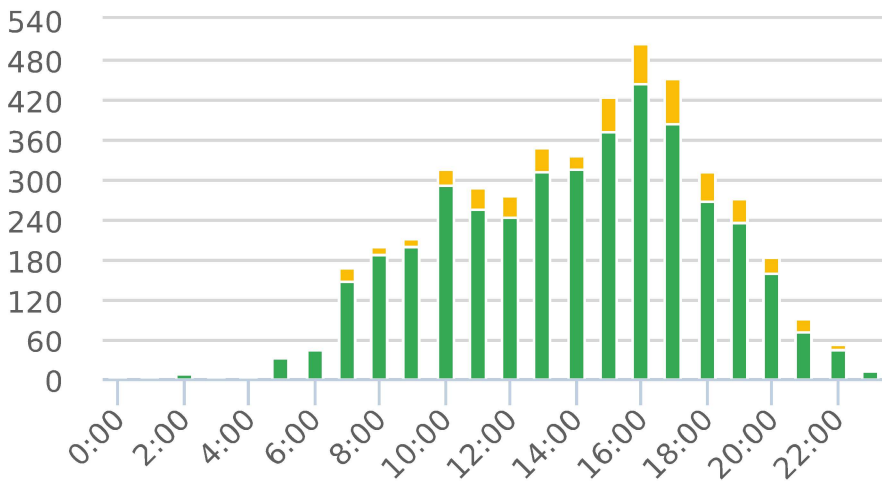

Start: 2021-08-05

End: 2021-09-20

Times: 0:00-23:59

Violation Threshold: Speed Limit + 10

Speed Range: 1 to 150

Overall Summary

Total Days of Data: 12

Speed Limit: 25

Average Speed: 19.37

50th Percentile Speed: 20.07

85th Percentile Speed: 23.94

Pace Speed Range: 16-26

Minimum Speed: 5

Maximum Speed: 89

Display Mode: Speed Display

Average Volume per Day: 381.4

Total Volume: 4577

■ Violators
 ■ Inside Threshold
 ■ Compliant
 ■ Vehicles Slowed
 ■ Other

● Speed Limit
 ◆ Average Speed
 ■ 50% Speed
 ▲ 85% Speed