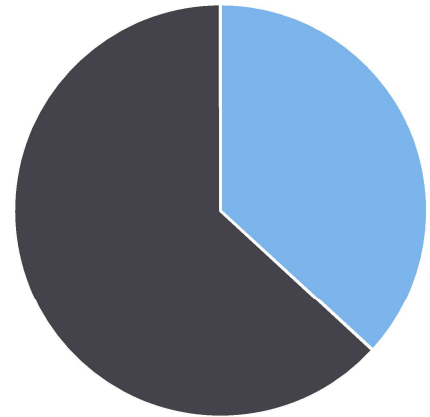

Average Speed: 19.37

50th Percentile Speed: 20.07

85th Percentile Speed: 23.94

Pace Speed Range: 16-26

Minimum Speed: 5

Maximum Speed: 89

Display Mode: Speed Display

Average Volume per Day: 381.4

Total Volume: 4577

■ Violators
 ■ Inside Threshold
 ■ Compliant
 ■ Vehicles Slowed
 ■ Other

● Speed Limit
 ◆ Average Speed
 ■ 50% Speed
 ▲ 85% Speed