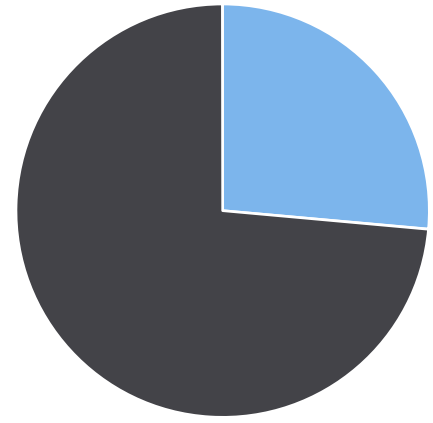

Start: 2022-02-09
 End: 2022-04-10
 Times: 0:00-23:59

Violation Threshold: Speed Limit + 10
 Speed Range: 1 to 150

Overall Summary

Total Days of Data: 14
 Speed Limit: 25
 Average Speed: 20.94
 50th Percentile Speed: 21.7
 85th Percentile Speed: 25.34
 Pace Speed Range: 17-27

Minimum Speed: 5
 Maximum Speed: 43
 Display Mode: Speed Display
 Average Volume per Day: 337.7
 Total Volume: 4728

■ Violators
 ■ Inside Threshold
 ■ Compliant
 ■ Vehicles Slowed
 ■ Other

● Speed Limit
 ◆ Average Speed
 ■ 50% Speed
 ▲ 85% Speed