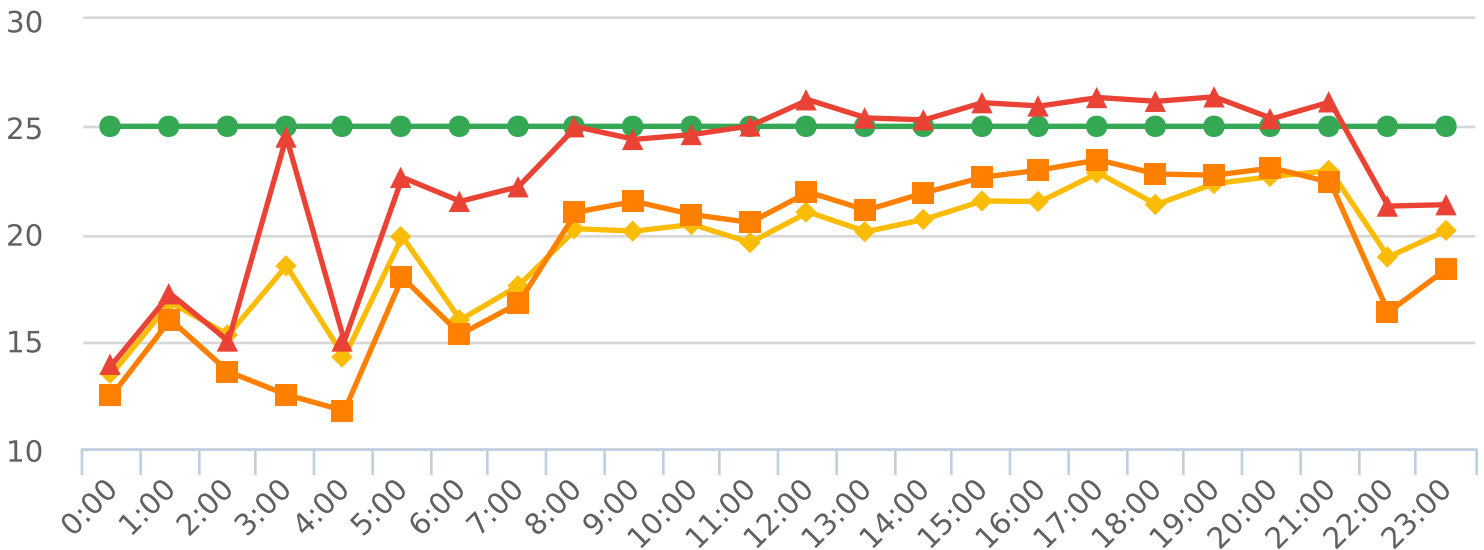

Start: 2022-02-09
 End: 2022-04-10
 Times: 0:00-23:59

Violation Threshold: Speed Limit + 10
 Speed Range: 1 to 150

Overall Summary

Total Days of Data: 14
 Speed Limit: 25
 Average Speed: 20.94
 50th Percentile Speed: 21.7
 85th Percentile Speed: 25.34
 Pace Speed Range: 17-27

Minimum Speed: 5
 Maximum Speed: 43
 Display Mode: Speed Display
 Average Volume per Day: 337.7
 Total Volume: 4728

■ Violators
 ■ Inside Threshold
 ■ Compliant
 ■ Vehicles Slowed
 ■ Other

● Speed Limit
 ◆ Average Speed
 ■ 50% Speed
 ▲ 85% Speed