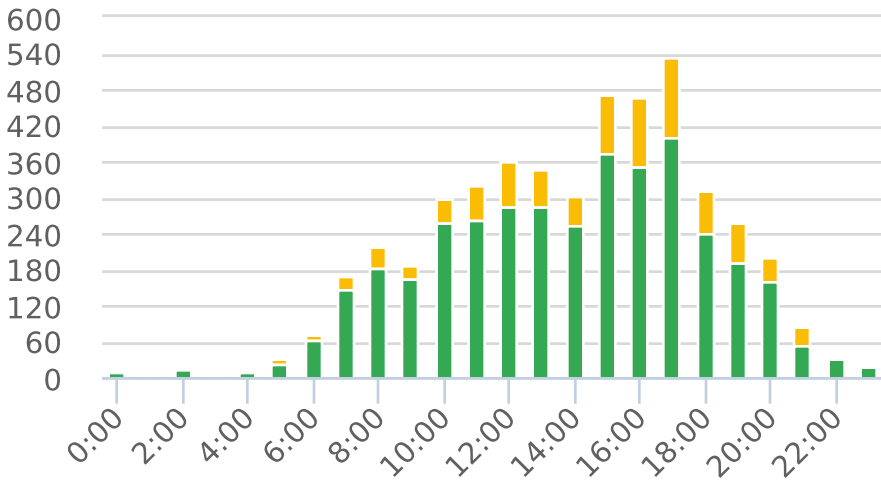

Start: 2022-02-09
 End: 2022-04-10
 Times: 0:00-23:59

Violation Threshold: Speed Limit + 10
 Speed Range: 1 to 150

Overall Summary

Total Days of Data: 14
 Speed Limit: 25
 Average Speed: 20.94
 50th Percentile Speed: 21.7
 85th Percentile Speed: 25.34
 Pace Speed Range: 17-27

Minimum Speed: 5
 Maximum Speed: 43
 Display Mode: Speed Display
 Average Volume per Day: 337.7
 Total Volume: 4728

■ Violators
 ■ Inside Threshold
 ■ Compliant
 ■ Vehicles Slowed
 ■ Other

● Speed Limit
 ◆ Average Speed
 ■ 50% Speed
 ▲ 85% Speed