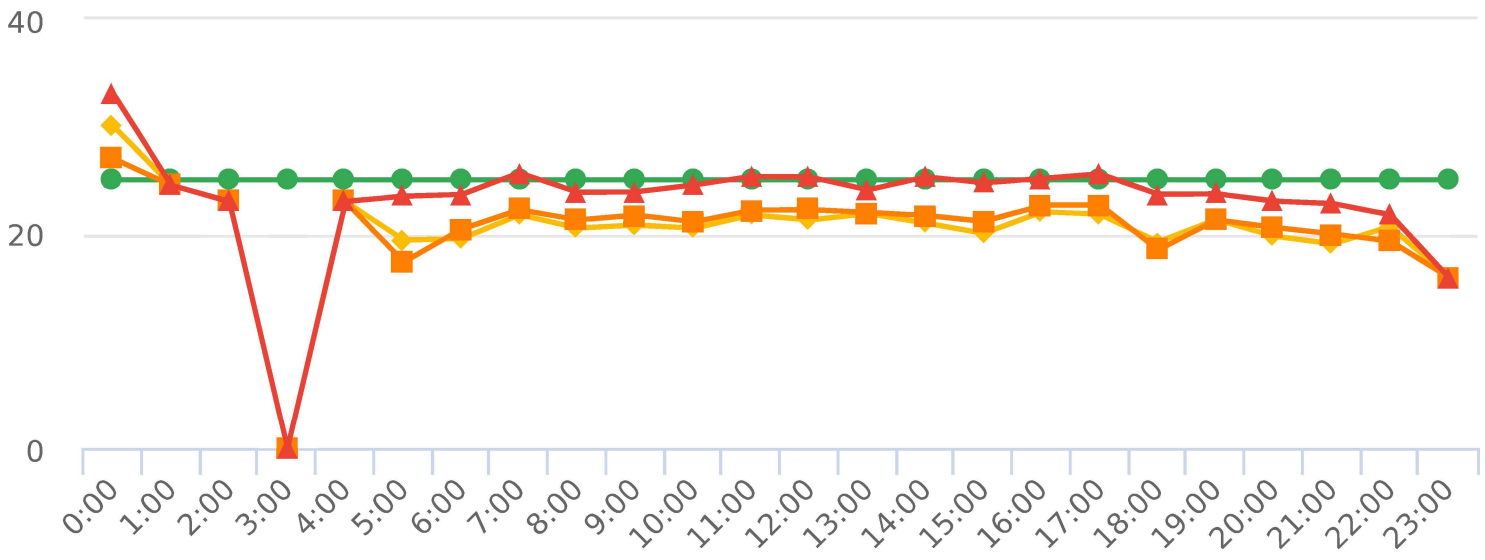

Start: 2022-09-05

End: 2022-09-11

Times: 0:00-23:59

Violation Threshold: Speed Limit + 10

Speed Range: 1 to 150

Overall Summary

Total Days of Data: 7

Speed Limit: 25

Average Speed: 21.03

50th Percentile Speed: 21.55

85th Percentile Speed: 24.64

Pace Speed Range: 17-27

Minimum Speed: 5

Maximum Speed: 41

Display Mode: Speed Display

Average Volume per Day: 269.1

Total Volume: 1884

● **Violators**
 ● **Inside Threshold**
 ● **Compliant**
 ● **Vehicles Slowed**
 ● **Other**

● **Speed Limit**
 ◆ **Average Speed**
 ■ **50% Speed**
 ▲ **85% Speed**