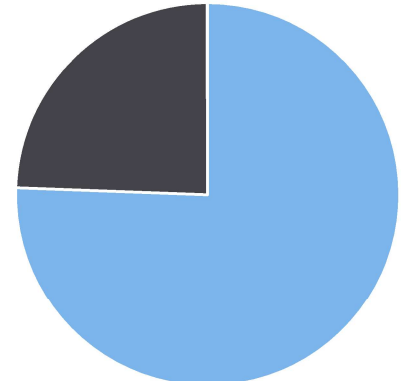

Start: 2022-09-05

End: 2022-09-11

Times: 0:00-23:59

Violation Threshold: Speed Limit + 10

Speed Range: 1 to 150

Overall Summary

Total Days of Data: 7

Speed Limit: 25

Average Speed: 21.03

50th Percentile Speed: 21.55

85th Percentile Speed: 24.64

Pace Speed Range: 17-27

Minimum Speed: 5

Maximum Speed: 41

Display Mode: Speed Display

Average Volume per Day: 269.1

Total Volume: 1884

● **Violators**
● **Inside Threshold**
● **Compliant**
● **Vehicles Slowed**
● **Other**