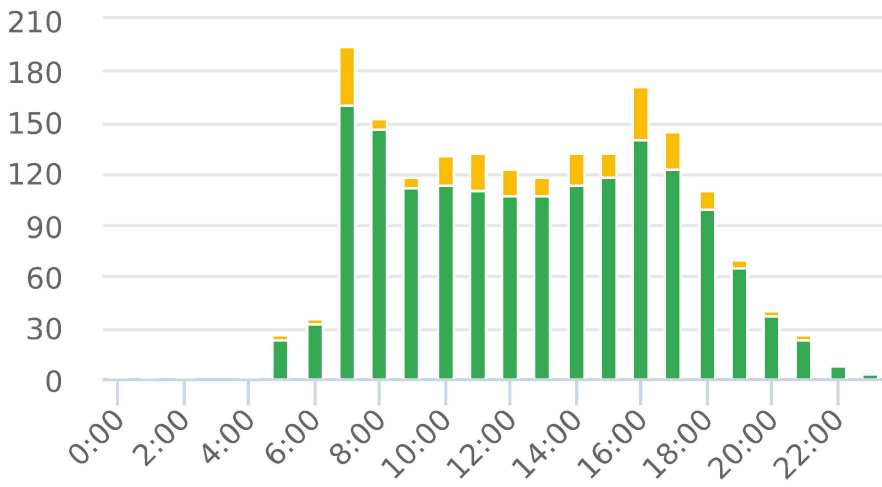

Start: 2022-09-05

End: 2022-09-11

Times: 0:00-23:59

Violation Threshold: Speed Limit + 10

Speed Range: 1 to 150

Overall Summary

Total Days of Data: 7

Speed Limit: 25

Average Speed: 21.03

50th Percentile Speed: 21.55

85th Percentile Speed: 24.64

Pace Speed Range: 17-27

Minimum Speed: 5

Maximum Speed: 41

Display Mode: Speed Display

Average Volume per Day: 269.1

Total Volume: 1884

● **Violators**
 ● **Inside Threshold**
 ● **Compliant**
 ● **Vehicles Slowed**
 ● **Other**

● **Speed Limit**
 ◆ **Average Speed**
 ■ **50% Speed**
 ▲ **85% Speed**