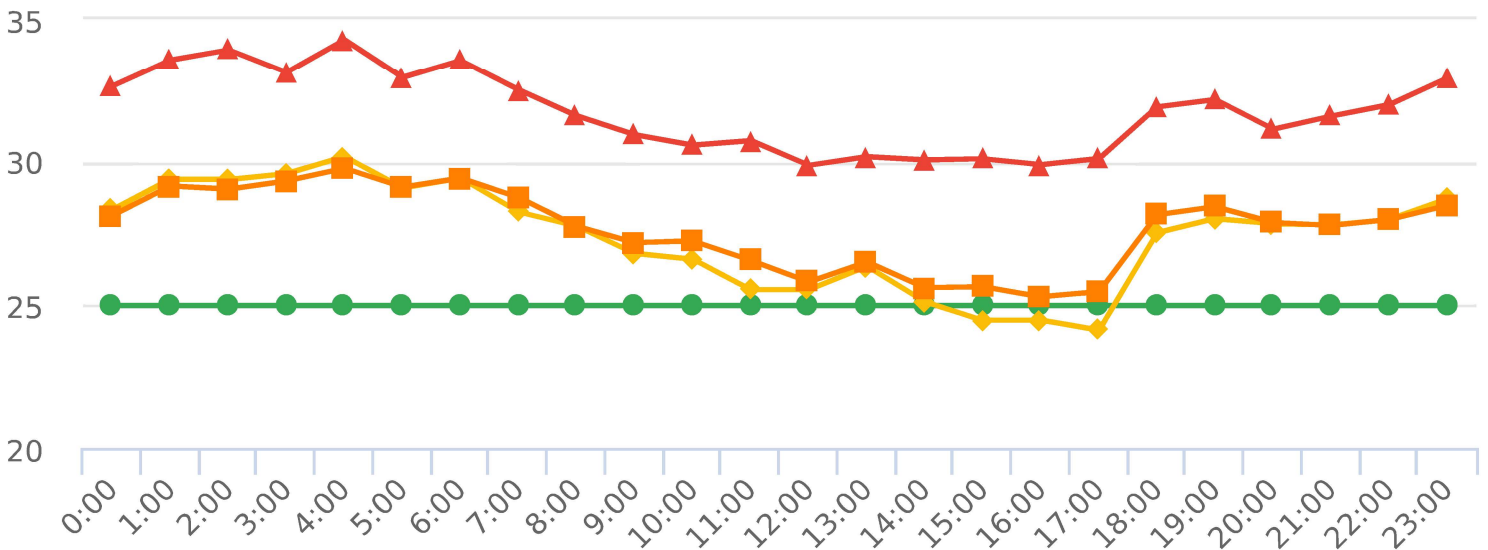

Extended Speed Summary

7.26.22 W Main @ Railroad, EB

Start: 2022-07-25

End: 2022-07-31

Times: 0:00-23:59

Violation Threshold: Speed Limit + 10

Speed Range: 1 to 150

Overall Summary

Total Days of Data: 6

Speed Limit: 25

Average Speed: 26.56

50th Percentile Speed: 27.04

85th Percentile Speed: 31.08

Pace Speed Range: 23-33

Minimum Speed: 5

Maximum Speed: 57

Display Mode: Speed Display

Average Volume per Day: 10366.5

Total Volume: 62199

● **Violators**
 ● **Inside Threshold**
 ● **Compliant**
 ● **Vehicles Slowed**
 ● **Other**

● **Speed Limit**
 ◆ **Average Speed**
 ■ **50% Speed**
 ▲ **85% Speed**