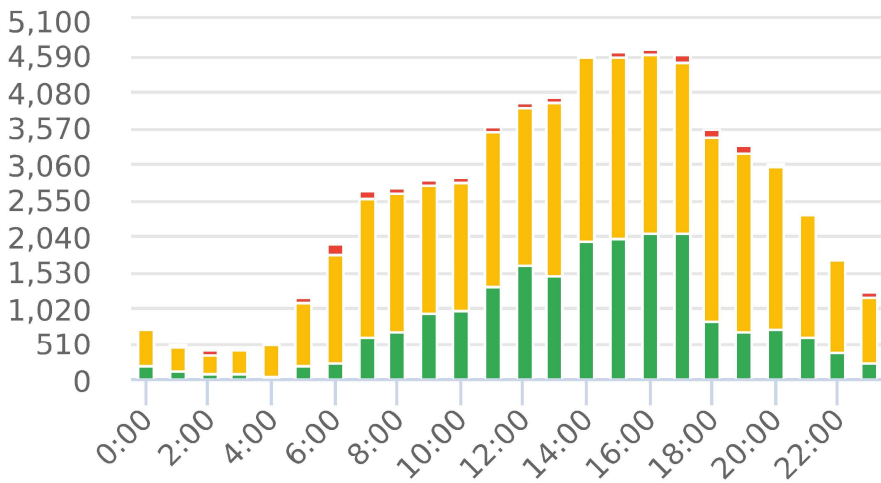

Extended Speed Summary

7.26.22 W Main @ Railroad, EB

Start: 2022-07-25

End: 2022-07-31

Times: 0:00-23:59

Violation Threshold: Speed Limit + 10

Speed Range: 1 to 150

Overall Summary

Total Days of Data: 6

Speed Limit: 25

Average Speed: 26.56

50th Percentile Speed: 27.04

85th Percentile Speed: 31.08

Pace Speed Range: 23-33

Minimum Speed: 5

Maximum Speed: 57

Display Mode: Speed Display

Average Volume per Day: 10366.5

Total Volume: 62199

● **Violators**
 ● **Inside Threshold**
 ● **Compliant**
 ● **Vehicles Slowed**
 ● **Other**

● **Speed Limit**
 ◆ **Average Speed**
 ■ **50% Speed**
 ▲ **85% Speed**