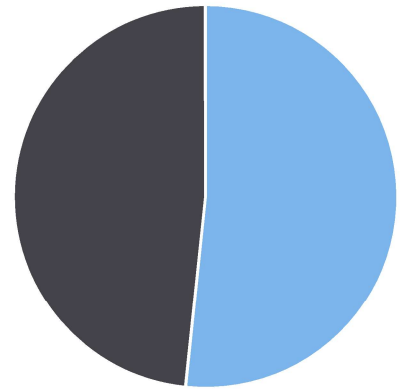

Display Mode: Speed Display

Average Volume per Day: 10366.5

Total Volume: 62199

● **Violators**
 ● **Inside Threshold**
 ● **Compliant**
 ● **Vehicles Slowed**
 ● **Other**

● **Speed Limit**
 ◆ **Average Speed**
 ■ **50% Speed**
 ▲ **85% Speed**