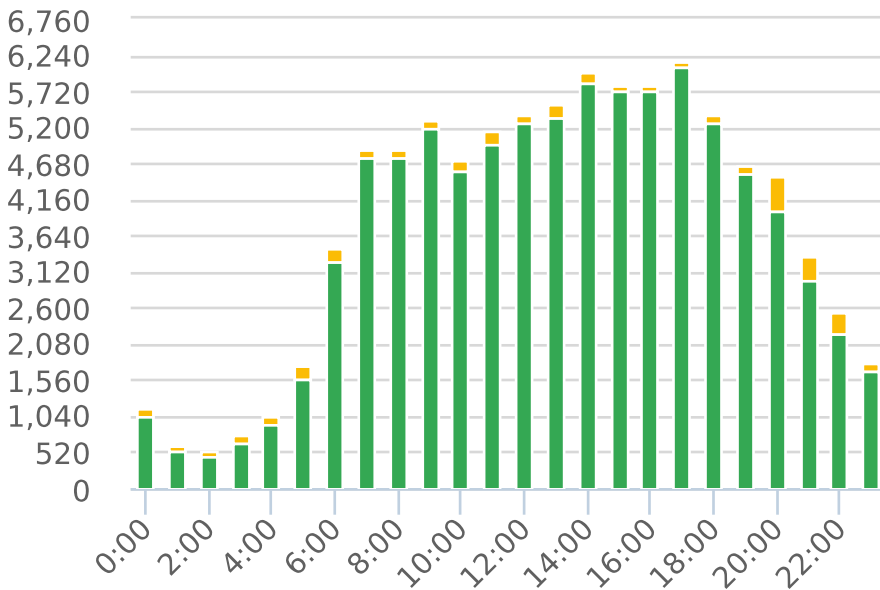

Generated by Lori Brooks from Evans City-Seven Fields Regional Police on Jun 12, 2020 at 11:58:26 AM

Time of Day: 0:00 to 23:59  
 Dates: 12/11/2019 to 12/20/2019

Site: WEST MAIN EAST, EB

## Overall Summary

Total Days of Data: 9	Minimum Speed: 5
Speed Limit: 35	Maximum Speed: 58
Average Speed: 26.72	Display Status: Speed Display
50th Percentile Speed: 26.79	Average Volume per Day: 10137.1
85th Percentile Speed: 31.34	Total Volume: 91234
Pace Speed Range: 22-32	

■ Violators   
 ■ Inside Threshold   
 ■ Compliant   
 ■ Vehicles Slowed   
 ■ Other

● Speed Limit   
 ◆ Average Speed   
 ■ 50% Speed   
 ▲ 85% Speed