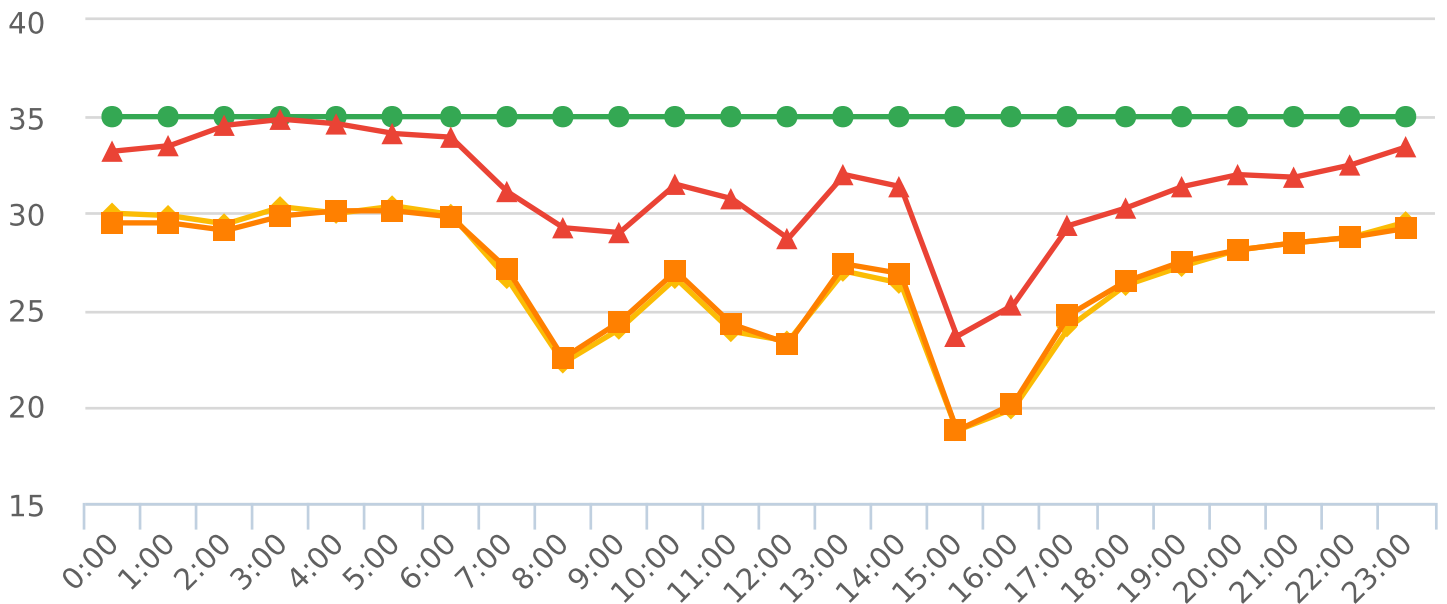

Generated by Lori Brooks from Evans City-Seven Fields Regional Police on Jun 12, 2020 at 11:58:26 AM

Time of Day: 0:00 to 23:59  
 Dates: 12/11/2019 to 12/20/2019

Site: WEST MAIN EAST, EB

## Overall Summary

Total Days of Data: 9	Minimum Speed: 5
Speed Limit: 35	Maximum Speed: 58
Average Speed: 26.72	Display Status: Speed Display
50th Percentile Speed: 26.79	Average Volume per Day: 10137.1
85th Percentile Speed: 31.34	Total Volume: 91234
Pace Speed Range: 22-32	

■ Violators   
 ■ Inside Threshold   
 ■ Compliant   
 ■ Vehicles Slowed   
 ■ Other

● Speed Limit   
 ◆ Average Speed   
 ■ 50% Speed   
 ▲ 85% Speed