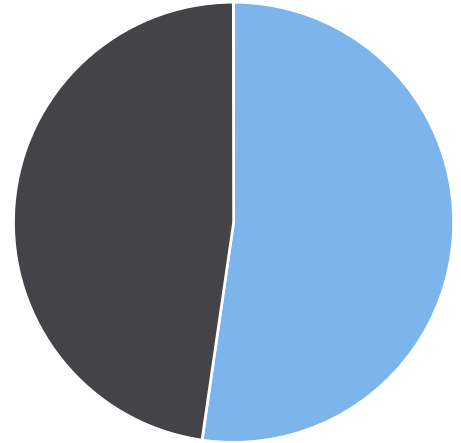

Generated by Lori Brooks from Evans City-Seven Fields Regional Police on Jun 12, 2020 at 11:58:26 AM

Time of Day: 0:00 to 23:59  
 Dates: 12/11/2019 to 12/20/2019

Site: WEST MAIN EAST, EB

## Overall Summary

Total Days of Data: 9	Minimum Speed: 5
Speed Limit: 35	Maximum Speed: 58
Average Speed: 26.72	Display Status: Speed Display
50th Percentile Speed: 26.79	Average Volume per Day: 10137.1
85th Percentile Speed: 31.34	Total Volume: 91234
Pace Speed Range: 22-32	